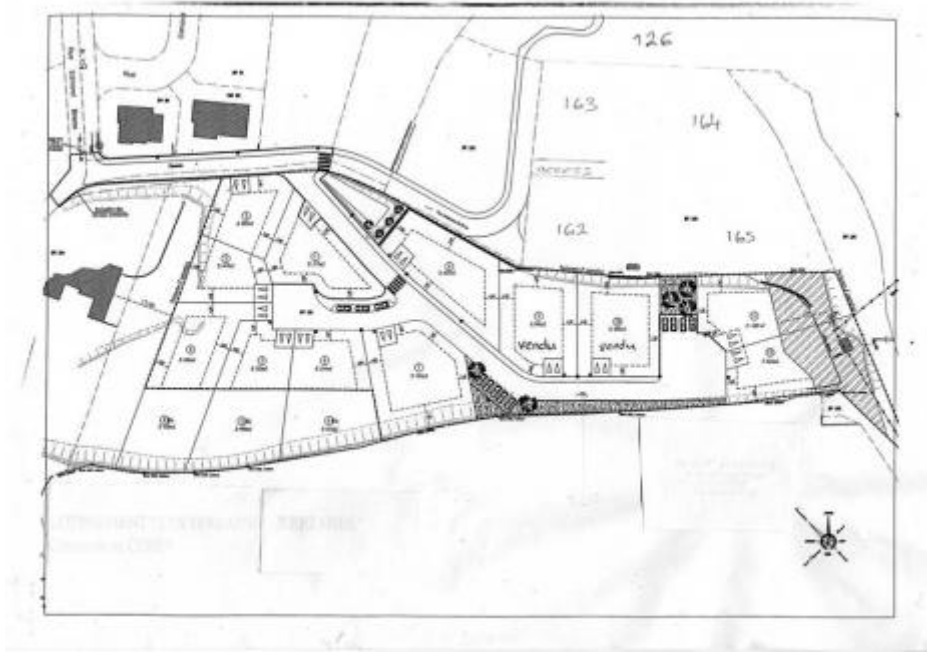

SYNONYMOUS WITH QUALITY PROPERTY ACROSS THE SOUTH OF FRANCE

Siège: 13 Rue De La Brague, 06560, VALBONNE France - www.RHF1.com

Numero de Siret: 48018261700013 - Numero TVA: FR87480182617 - Garantie FNAIM 120,000 euros 26980b

Carte professionnelle 5940T délivrée par la prefecture de Nice, Alpes Maritimes - Gérant GREEN Richard